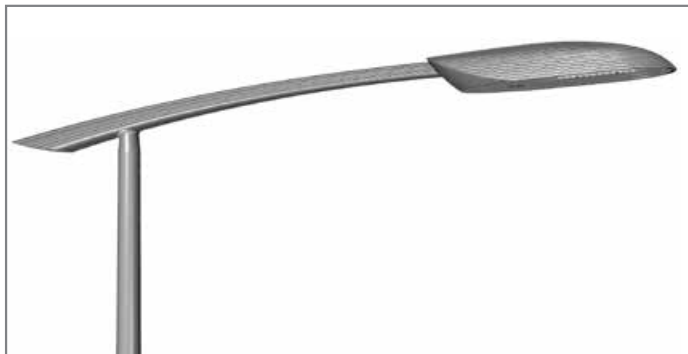

YOHO

Initially designed for the SENSO luminaire, the YOHO bracket reflects the luminaires' unique design with its characteristic grooves and tapered lines.

It is also compatible with other Schröder luminaires to create a contemporary lighting solution that will enhance landscapes both by day and by night.

It is made of die-cast aluminum and is available in all standard Schröder colours.

Certified for the loads defined in EN40, the YOHO range can be installed on poles for CE marking.

Technical information

GENERAL

Housing	Die-cast aluminum
Finish	Polyester powder-coating
Colour	AKZO 900 grey sanded Any RAL or AKZO colour upon request

Pull wire included	Yes
Sea-side coating	Available upon request

DIMENSIONS

L1	1360mm 53.5"	L4	1125mm 44.3"
L2	1850mm 72.8"	L5	1225mm 48.2"
L3	1700mm 66.9"	Ø	76mm 3"

PRODUCT VARIANTS

Type	Length (mm)	Reference	To pole		Wall	To luminaire		Lateral on pole min. diameter
			Diameter	Tube penetrating (male)		Diameter	Enclosing (female)	
Top single	850	YOH115P	Ø76	X		Ø60	X	
Top single	1200	YOH120P	Ø76	X		Ø60	X	
Top double	990	YOH215P	Ø76	X		Ø60	X	
Top double	1340	YOH220P	Ø76	X		Ø60	X	
Wall / Lateral	750	YOH010PP	-	-	X	Ø60	X	> Ø100