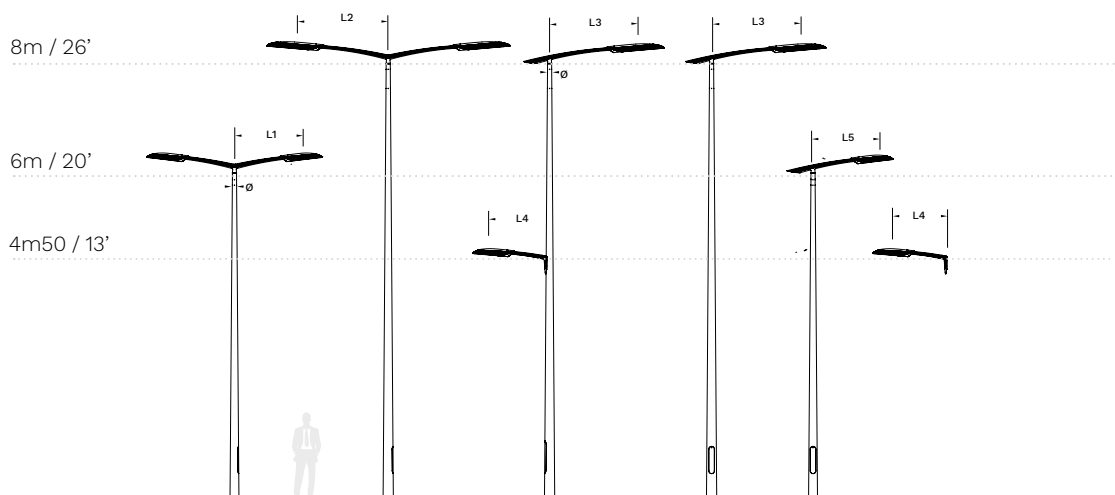

It is made of die-cast aluminum and is available in all standard Schröder colours.

Certified for the loads defined in EN40, the YOHO range can be installed on poles for CE marking.

Technical information

L1	1360mm 53.5"	L4	1125mm 44.3"
L2	1850mm 72.8"	L5	1225mm 48.2"
L3	1700mm 66.9"	Ø	76mm 3"

PRODUCT VARIANTS

Type	Length (mm)	Reference	To pole		Wall	To luminaire		Lateral on pole min. diameter
			Diameter	Tube penetrating (male)		Diameter	Enclosing (female)	
Top single	850	YOH115P	Ø76	X		Ø60	X	
Top single	1200	YOH120P	Ø76	X		Ø60	X	
Top double	990	YOH215P	Ø76	X		Ø60	X	
Top double	1340	YOH220P	Ø76	X		Ø60	X	
Wall / Lateral	750	YOH010PP	-	-	X	Ø60	X	> Ø100

Note: this Information is to be combined with the specific technical drawing.

LUMINAIRE COMPATABILITY

Family	Type	Length (mm)	Reference	IZYLUM	PIANO	SENSO
				Universal 48-60mm	Lateral entry 48-60mm	Lateral entry 60mm
YOHO	Top single	850	YOH115P	X	X	X
YOHO	Top single	1200	YOH120P	X	X	X
YOHO	Top double	990	YOH215P	X	X	X
YOHO	Top double	1330	YOH220P	X	X	X
YOHO	Lateral	750	YOH010P	X	X	X

x = standard available

INFORMATION FOR EN40 CALCULATION

Name	Reference	Type	Length (mm)	Centre of pressure on X (mm)	Centre of pressure on Z (mm)	Endpoint bracket on X (mounting point - mm)	Endpoint bracket on Z (mounting point - mm)	CxS (m²)	Weight (kg)
YOHO single 850	YOH115P	Single	850	240	134	850	225	0.126	7.1
YOHO single 1200	YOH120P	Single	1200	294	155	1200	280	0.154	8.2
YOHO double 990	YOH215P	Double	990	0	200	990	264	0.192	10.4
YOHO double 1340	YOH220P	Double	1340	0	222	1340	293	0.24	12.4
YOHO lateral 750	YOH010P	Lateral	750	291	40	750	145	0.071	5