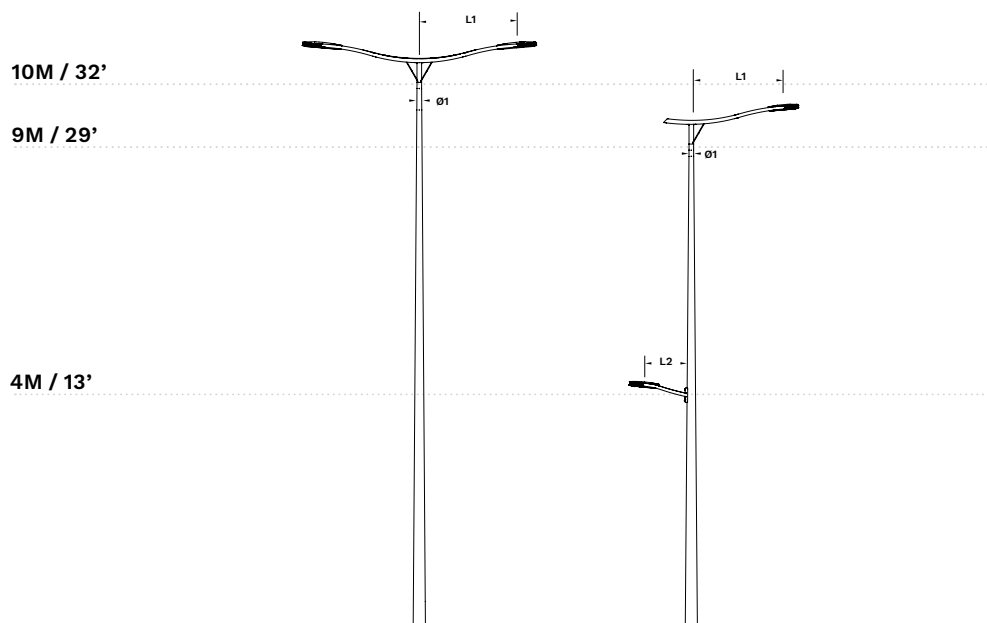

This large family of brackets can adapt to all of your local configurations as it is available in multiple variants: single, double and wall-mounted version.

It is made of die-cast aluminum and is available in all standard Schröder colours. Certified for the loads defined in EN40, the LUCEA range can be installed on poles for CE marking.

DIMENSIONS

L1 YOA Midi	1500mm 59"
L1 YOA Maxi	1600mm 63"
L2	710mm 28"
Ø1	76mm 3"

PRODUCT VARIANTS

Type	Length (mm)	Ordering code	To pole			To luminaire		
			Diameter	Tube Penetrating (male)	Wall	YOA Midi - Stirrup fork prepared	YOA Maxi - Stirrup fork prepared	Lateral on pole min. diameter
Single	1500	YOAD110P	Ø76	x		x		
Double	1500	YOAD210P	Ø76	x		x		
Single	1600	YOAD120P	Ø76	x			x	
Double	1600	YOAD220P	Ø76	x			x	
Lateral & Wall	710	YOAD010P			x	x		> Ø85

Note: this Information is to be combined with the specific technical drawing.

LUMINAIRE COMPATABILITY

Family	Type	Length (mm)	Ordering code	YOA midi	YOA Maxi
				Stirrup fork prepared	Stirrup fork prepared
LUCEA	Top single	1500	YOAD110P	X	
LUCEA	Top single	1600	YOAD120P		X
LUCEA	Top double	1500	YOAD210P	X	
LUCEA	Top double	1600	YOAD220P		X
LUCEA	Lateral / wall	710	YOAD010P	X	

x = standard available

INFORMATION FOR EN40 CALCULATION

Name	Ordering code	Type	Length (mm)	Centre of pressure on X (mm)	Centre of pressure on Z (mm)	Endpoint bracket on X (mounting point - mm)	Endpoint bracket on Z (mounting point - mm)	CxS (m ²)	Weight (kg)
LUCEA YOA Midi single	YOAD110P	Single	1500	350	305	1505	600	0.2	14
LUCEA YOA Maxi single	YOAD120P	Single	1600	395	320	1590	605	0.215	15
LUCEA YOA Midi double	YOAD210P	Double	1500	0	356	1505	600	0.34	19
LUCEA YOA Maxi double	YOAD220P	Double	1600	0	370	1590	605	0.36	20
LUCEA YOA Midi lateral & wall	YOAD010P	Lateral	710	335	160	715	275	0.13	4